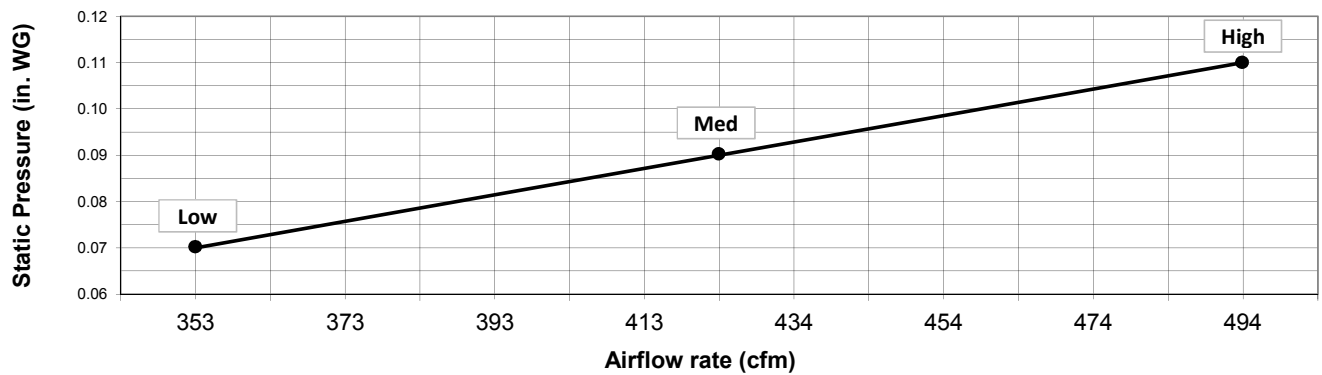

**EXTERNAL DIMENSIONS**

Model	"A"	"B"
FBM2-1	27-9/16"	26-1/16"
FBM2-2	35-7/16"	33-15/16"
FBM2-3	43-1/4"	41-3/4"
FBM2-4	55-1/8"	53-5/8"
FBM2-5	63"	61-1/2"

# Initial Filter Pressure Drop with 2" MERV 13 Filter(s) Installed

**PEFY-P06, P08-NMAU-E3  
with Filter Box FBM2-1**

**PEFY-P12-NMAU-E3  
with Filter Box FBM2-1**

**PEFY-P15-NMAU-E3  
with Filter Box FBM2-2**