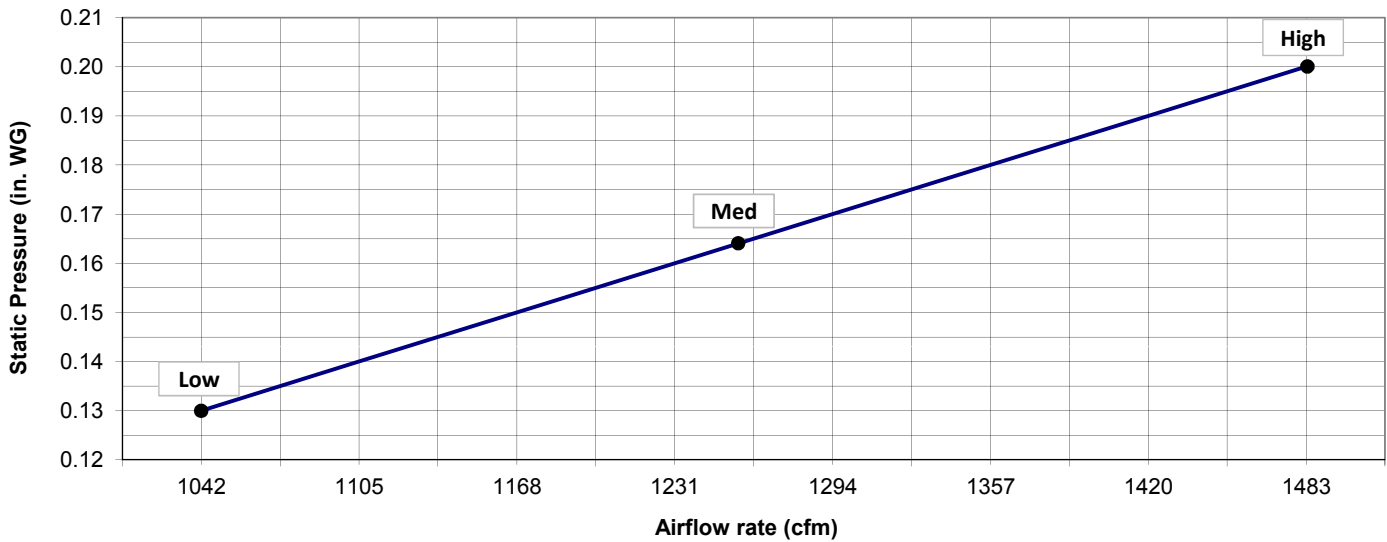

**PEFY-P54-NMAU-E3
with Filter Box FBM2-5**

Manufactured for MITSUBISHI ELECTRIC US, INC.
1340 Satellite Boulevard
Suwanee, GA 30024
Toll Free: 800-433-4822
www.mehvac.com