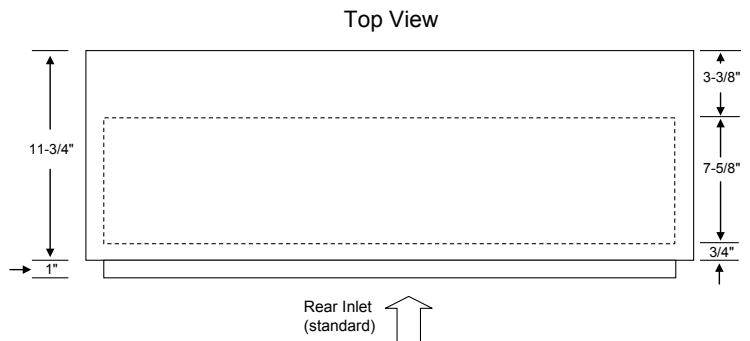

*Meets LEED  
 requirement  
 of MERV 13*

**SPECIFICATIONS**

Part Number	Use on CITY MULTI Models	Filters Included	Ship Weight (lbs.)	Net Weight (lbs.)
FBM2-1	PEFY-P06, P08, P12-NMAU-E3	(1) - 14" x 25" x 2"	22	20
FBM2-2	PEFY-P15, P18-NMAU-E3	(1) - 14" x 20" x 2" (1) - 14" x 14" x 2"	28	26
FBM2-3	PEFY-P24, P27, P30-NMAU-E3	(2) - 14" x 20" x 2"	35	32
FBM2-4	PEFY-P36, P48-NMAU-E3	(2) - 14" x 20" x 2" (1) - 14" x 14" x 2"	44	41
FBM2-5	PEFY-P54-NMAU-E3	(3) - 14" x 20" x 2"	50	46

**EXTERNAL DIMENSIONS**

Model	"A"	"B"
FBM2-1	27-9/16"	26-1/16"
FBM2-2	35-7/16"	33-15/16"
FBM2-3	43-1/4"	41-3/4"
FBM2-4	55-1/8"	53-5/8"
FBM2-5	63"	61-1/2"