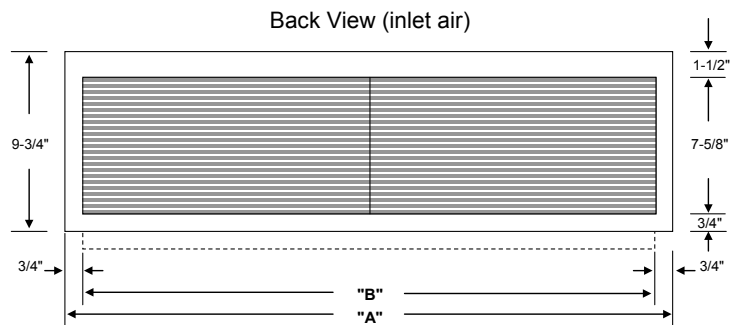

**FBM Series Filter Boxes**  
 Manufactured for MITSUBISHI ELECTRIC US, INC.  
 CITY MULTI® PEFY-P-NMAU-E3 MEDIUM-STATIC INDOOR UNITS

Job Name:

Schedule Reference:

Date:

**GENERAL FEATURES**

- 2" pleated MERV 13 filter(s)
  - Tested in accordance with ANSI/ASHRAE 52.2 Standard
  - Rated Class 2 under U.L. Standard 900
- Construction:
  - Non-insulated 20 guage G-60 galvanized steel
  - Knurled thumb screws on access door Cabinet
  - Foam gasket (complies with UL 723)
  - Screw through cabinet design
  - Return connection convertible from rear to bottom of unit
  - Maintenance Schedule record on door

*Meets LEED  
 requirement  
 of MERV 13*

**SPECIFICATIONS**

Part Number	Use on CITY MULTI Models	Filters Included	Ship Weight (lbs.)	Net Weight (lbs.)
FBM2-1	PEFY-P06, P08, P12-NMAU-E3	(1) - 14" x 25" x 2"	22	20
FBM2-2	PEFY-P15, P18-NMAU-E3	(1) - 14" x 20" x 2" (1) - 14" x 14" x 2"	28	26
FBM2-3	PEFY-P24, P27, P30-NMAU-E3	(2) - 14" x 20" x 2"	35	32
FBM2-4	PEFY-P36, P48-NMAU-E3	(2) - 14" x 20" x 2" (1) - 14" x 14" x 2"	44	41
FBM2-5	PEFY-P54-NMAU-E3	(3) - 14" x 20" x 2"	50	46

**EXTERNAL DIMENSIONS**

Model	"A"	"B"
FBM2-1	27-9/16"	26-1/16"
FBM2-2	35-7/16"	33-15/16"
FBM2-3	43-1/4"	41-3/4"
FBM2-4	55-1/8"	53-5/8"
FBM2-5	63"	61-1/2"