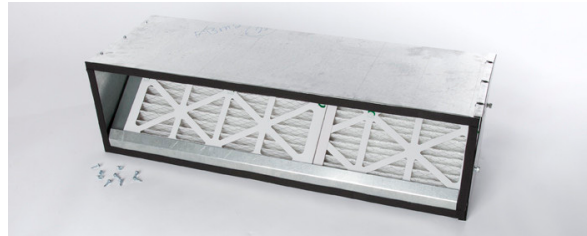

**FBM Series Filter Boxes**  
 Manufactured for MITSUBISHI ELECTRIC US, INC.  
 CITY MULTI® PEFY-P-NMAU-E3 MEDIUM-STATIC INDOOR UNITS

Job Name:

Schedule Reference:

Date:

**GENERAL FEATURES**

- 2" pleated MERV 13 filter(s)
  - Tested in accordance with ANSI/ASHRAE 52.2 Standard
  - Rated Class 2 under U.L. Standard 900
- Construction:
  - Non-insulated 20 guage G-60 galvanized steel
  - Knurled thumb screws on access door Cabinet
  - Foam gasket (complies with UL 723)
  - Screw through cabinet design
  - Return connection convertible from rear to bottom of unit
  - Maintenance Schedule record on door

*Meets LEED  
 requirement  
 of MERV 13*

**SPECIFICATIONS**

Part Number	Use on CITY MULTI Models	Filters Included	Ship Weight (lbs.)	Net Weight (lbs.)
FBM2-1	PEFY-P06, P08, P12-NMAU-E3	(1) - 14" x 25" x 2"	22	20
FBM2-2	PEFY-P15, P18-NMAU-E3	(1) - 14" x 20" x 2" (1) - 14" x 14" x 2"	28	26
FBM2-3	PEFY-P24, P27, P30-NMAU-E3	(2) - 14" x 20" x 2"	35	32
FBM2-4	PEFY-P36, P48-NMAU-E3	(2) - 14" x 20" x 2" (1) - 14" x 14" x 2"	44	41
FBM2-5	PEFY-P54-NMAU-E3	(3) - 14" x 20" x 2"	50	46

**EXTERNAL DIMENSIONS**

Model	"A"	"B"
FBM2-1	27-9/16"	26-1/16"
FBM2-2	35-7/16"	33-15/16"
FBM2-3	43-1/4"	41-3/4"
FBM2-4	55-1/8"	53-5/8"
FBM2-5	63"	61-1/2"