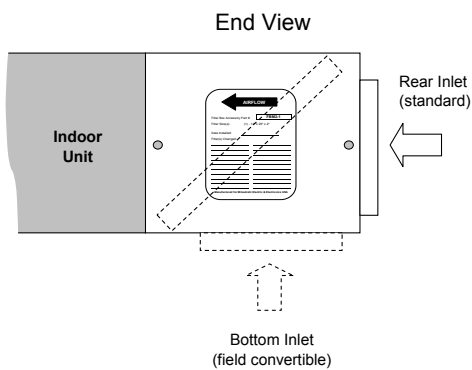

**FBM Series Filter Boxes**  
 Manufactured for MITSUBISHI ELECTRIC US, INC.  
 CITY MULTI® PEFY-P-NMAU-E3 MEDIUM-STATIC INDOOR UNITS

Job Name:

Schedule Reference:

Date:

**GENERAL FEATURES**

- 2" pleated MERV 13 filter(s)
  - Tested in accordance with ANSI/ASHRAE 52.2 Standard
  - Rated Class 2 under U.L. Standard 900
- Construction:
  - Non-insulated 20 guage G-60 galvanized steel
  - Knurled thumb screws on access door Cabinet
  - Foam gasket (complies with UL 723)
  - Screw through cabinet design
  - Return connection convertible from rear to bottom of unit
  - Maintenance Schedule record on door

**EXTERNAL DIMENSIONS**

Model	"A"	"B"
FBM2-1	27-9/16"	26-1/16"
FBM2-2	35-7/16"	33-15/16"
FBM2-3	43-1/4"	41-3/4"
FBM2-4	55-1/8"	53-5/8"
FBM2-5	63"	61-1/2"