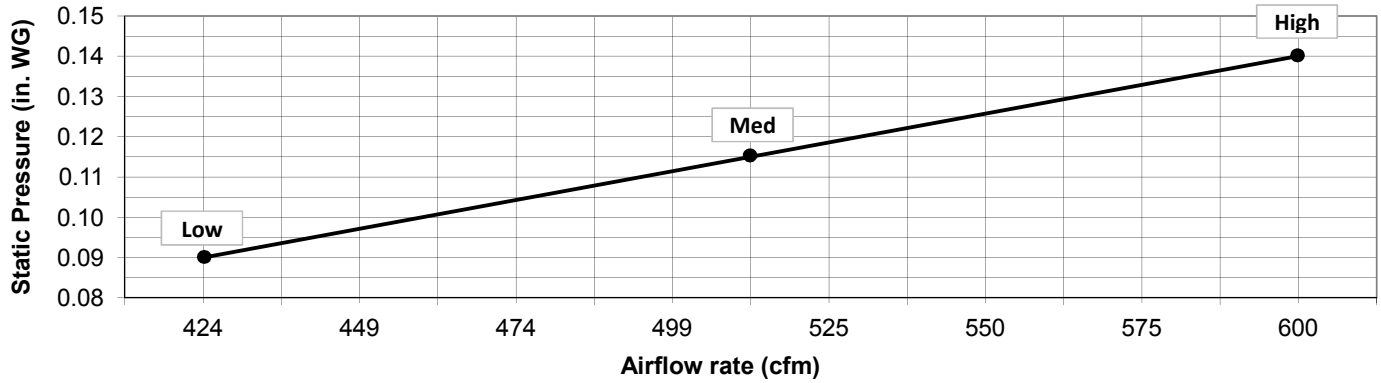

Initial Filter Pressure Drop with 2" MERV 13 Filter(s) Installed, contd.

**PEFY-P18-NMAU-E3
with Filter Box FBM2-2**