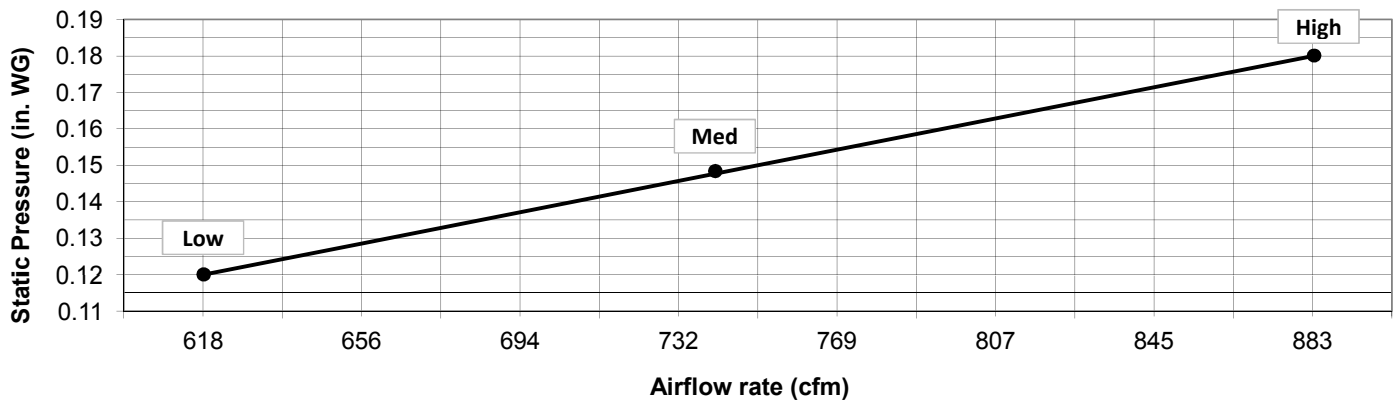

**PEFY- P24, P27, P30-NMAU-E3
with Filter Box FBM2-3**