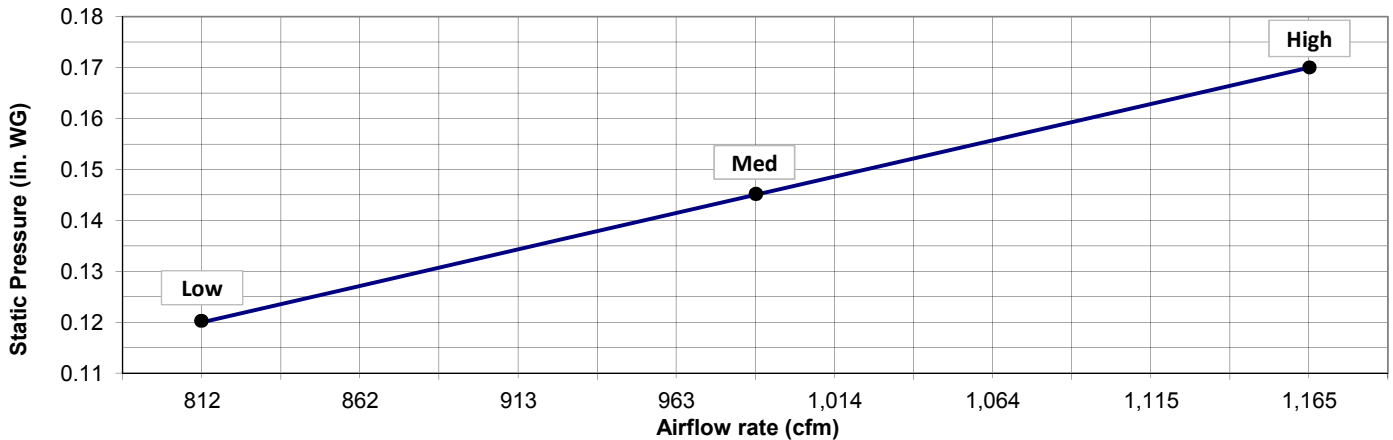

# Initial Filter Pressure Drop with 2" MERV 13 Filter(s) Installed, contd.

**PEFY-P18-NMAU-E3  
with Filter Box FBM2-2**

**PEFY- P24, P27, P30-NMAU-E3  
with Filter Box FBM2-3**

**PEFY-P36-NMAU-E3  
with Filter Box FBM2-4**