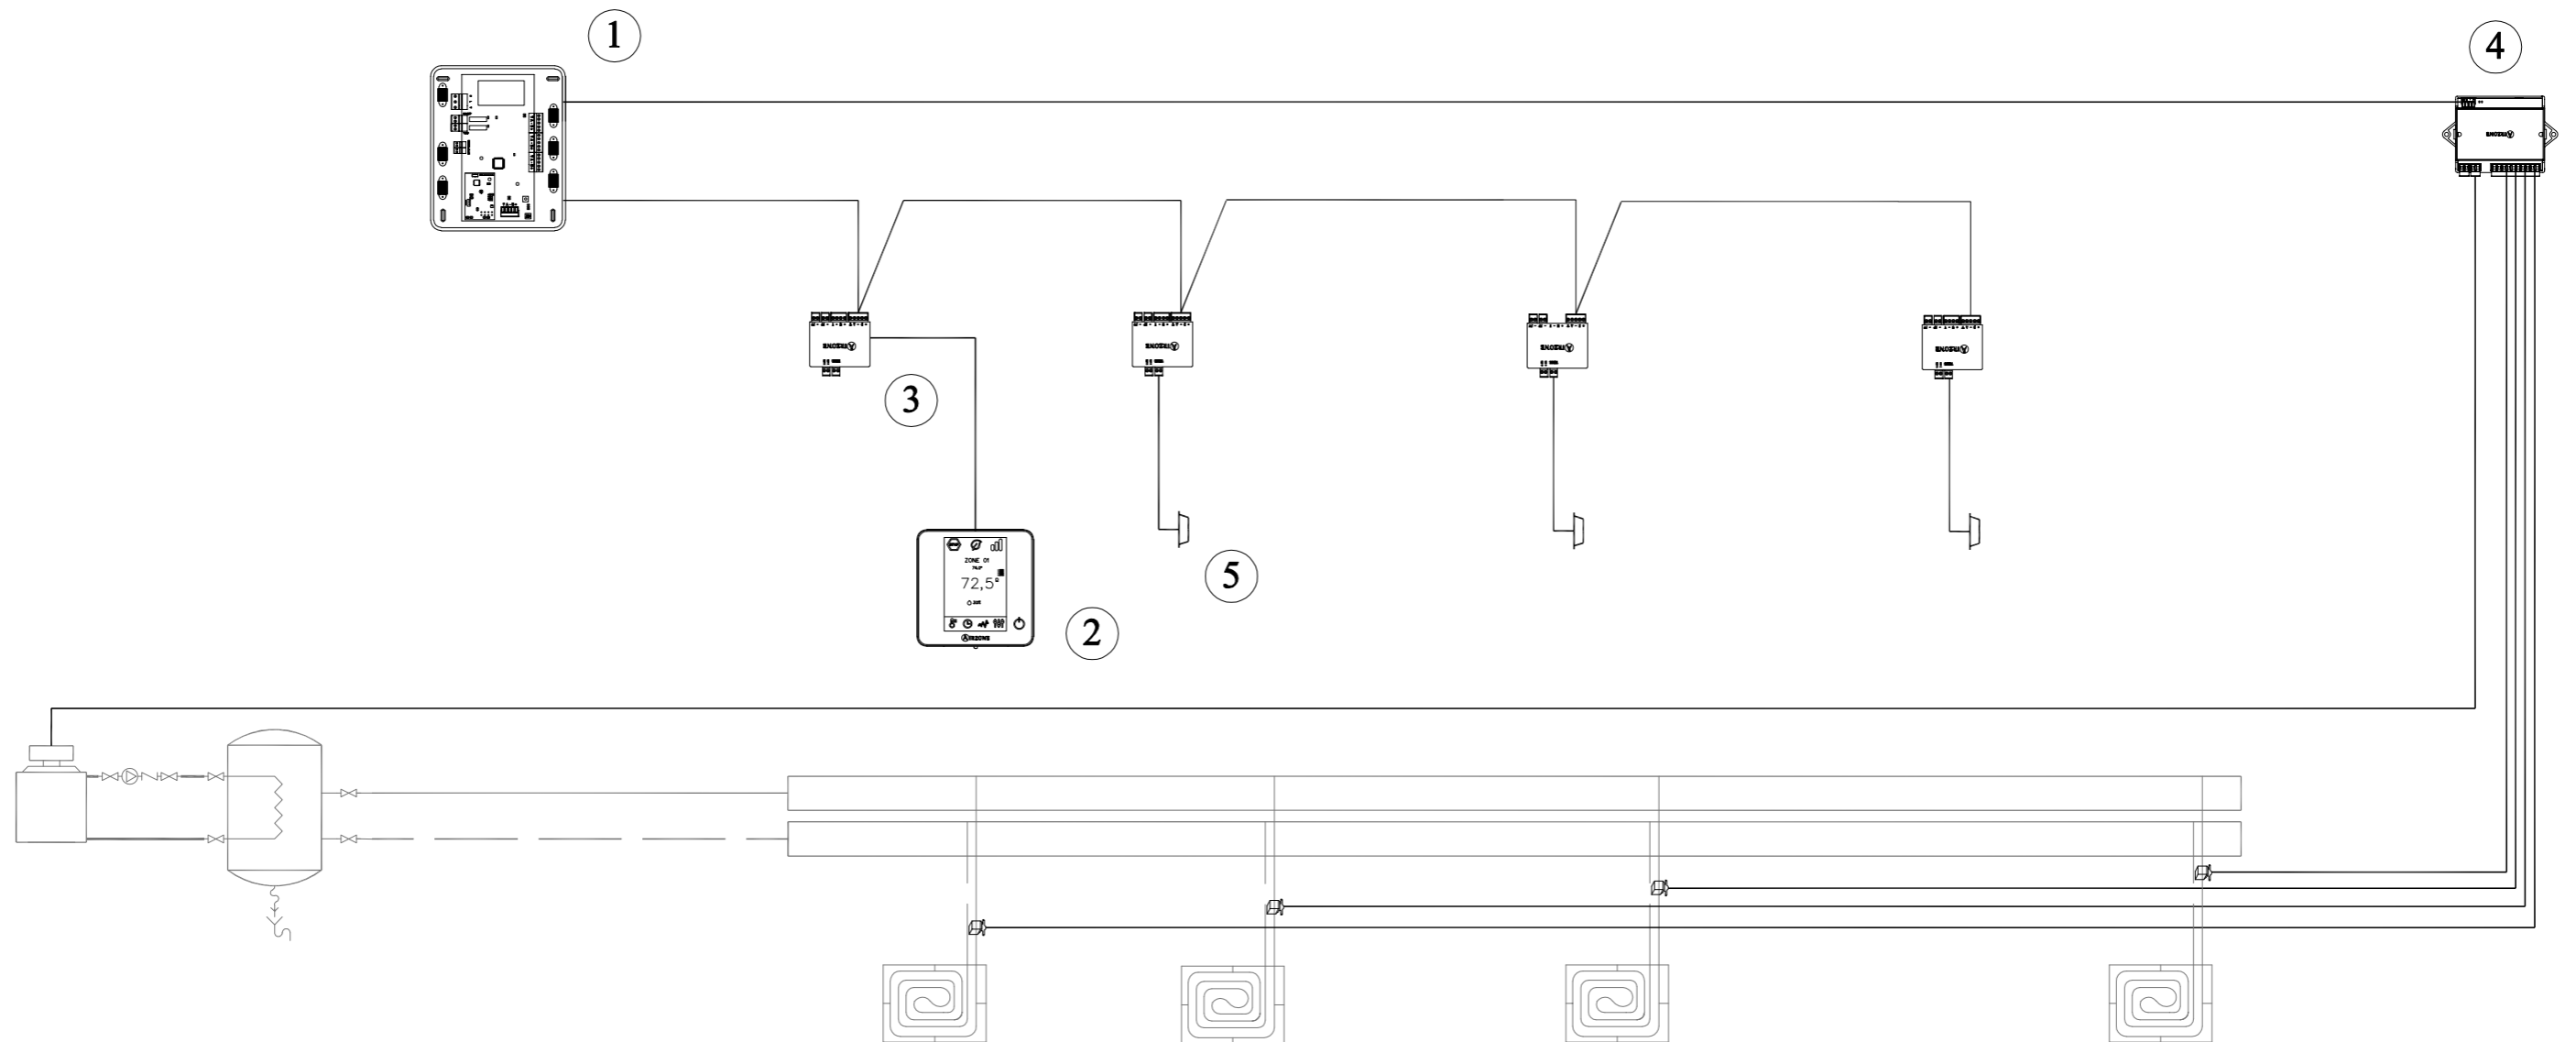

ONLY RADIANT HEATING WITH BLUEFACE AND WALL SENSORS

①	AZZBSR2MEL	AIRZONE ZBS CONTROL BOARD WITH MITSUBISHI ELECTRIC COMMUNICATION REGION 2
②	AZZBSBLUEFACECB	AIRZONE ZBS WIRED BLUEFACE PRINCIPAL CONTROLLER WHITE
③	AZZBSZMRADC	AIRZONE ZBS ONLY RADIANT ZONE MODULE
④	AZZBS5OUTPUTS	AIRZONE ZBS RELAY RADIANT HEAT CONTROL MODULE
⑤	AZZBS10KPROBE	AIRZONE ZBS 10 KOHM NTC THERMISTOR