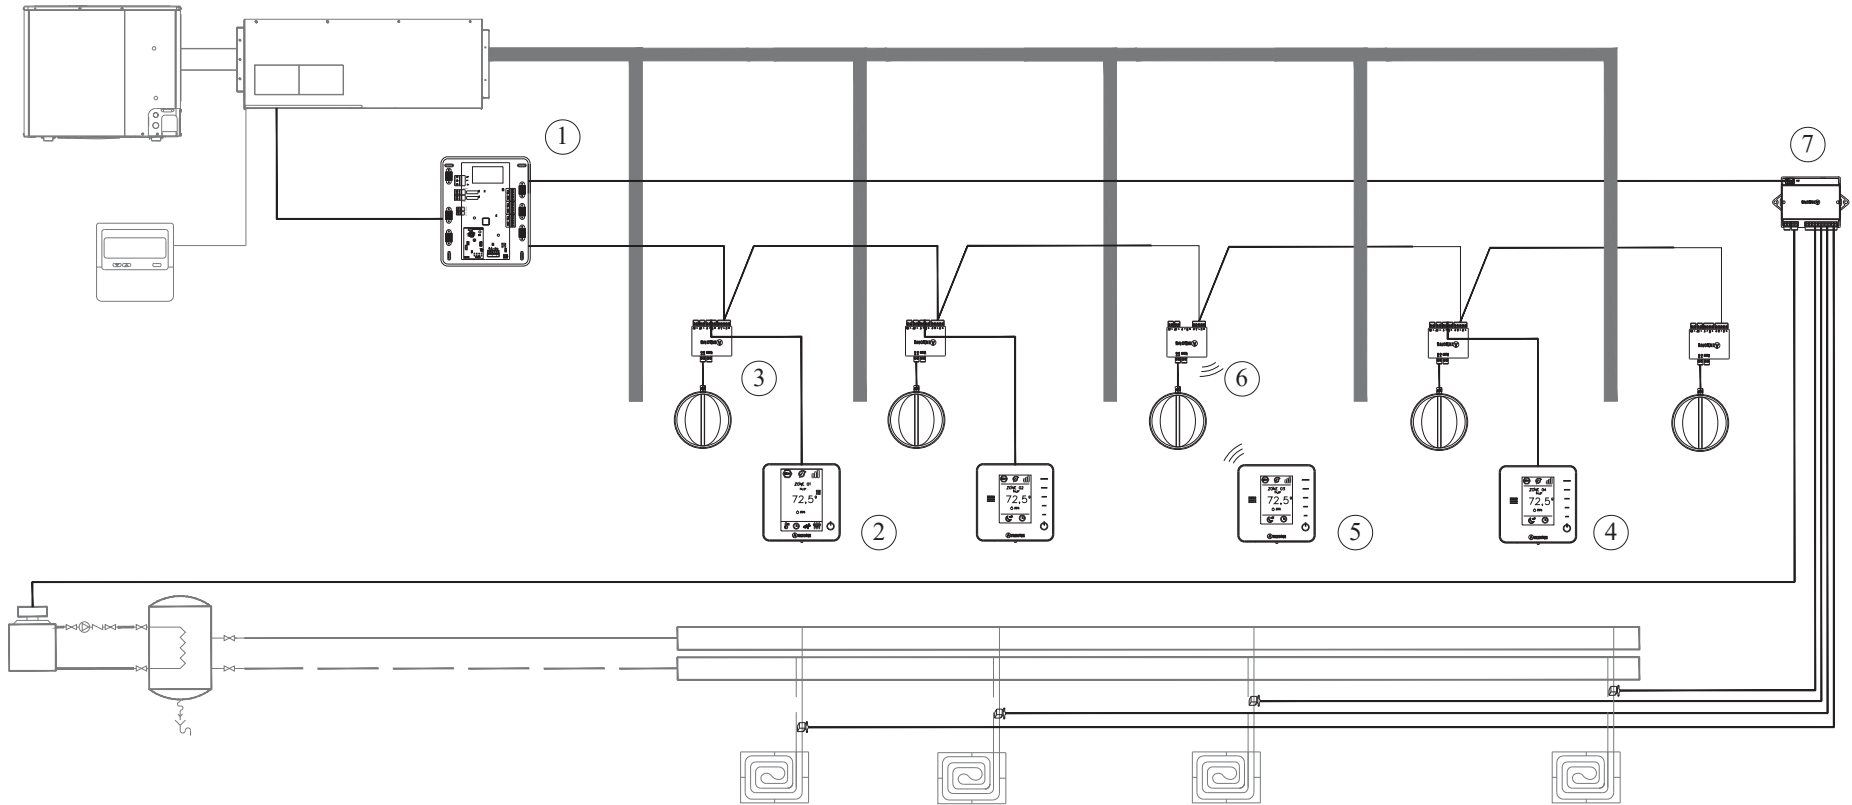

ZONED DUCTED UNIT + ZONE RADIANT HEATING

①	AZZBSR2MEL	AIRZONE ZBS CONTROL BOARD WITH MITSUBISHI ELECTRIC COMMUNICATION REGION 2
②	AZZBSBLUEFACECB	AIRZONE ZBS WIRED BLUEFACE PRINCIPAL CONTROLLER WHITE
③	AZZBSDAMPERXXC	AIRZONE ZBS XX INCHES WIRED INTELLIGENT ROUND DAMPER
④	AZZBSTHINKCB	AIRZONE ZBS WIRED THINK CONTROLLER WHITE
⑤	AZZBSTHINKRB	AIRZONE ZBS WIRELESS THINK CONTROLLER WHITE
⑥	AZZBSDAMPERXXR	AIRZONE ZBS XX INCHES WIRELESS INTELLIGENT ROUND DAMPER
⑦	AZZBS5OUTPUTS	AIRZONE ZBS RELAY RADIANT HEAT CONTROL MODULE

TECHNICAL STUDY
AIR CONDITIONING Airzone
PLAN CONNECTION DIAGRAM

PLAN
1/1
SCALE
N/A